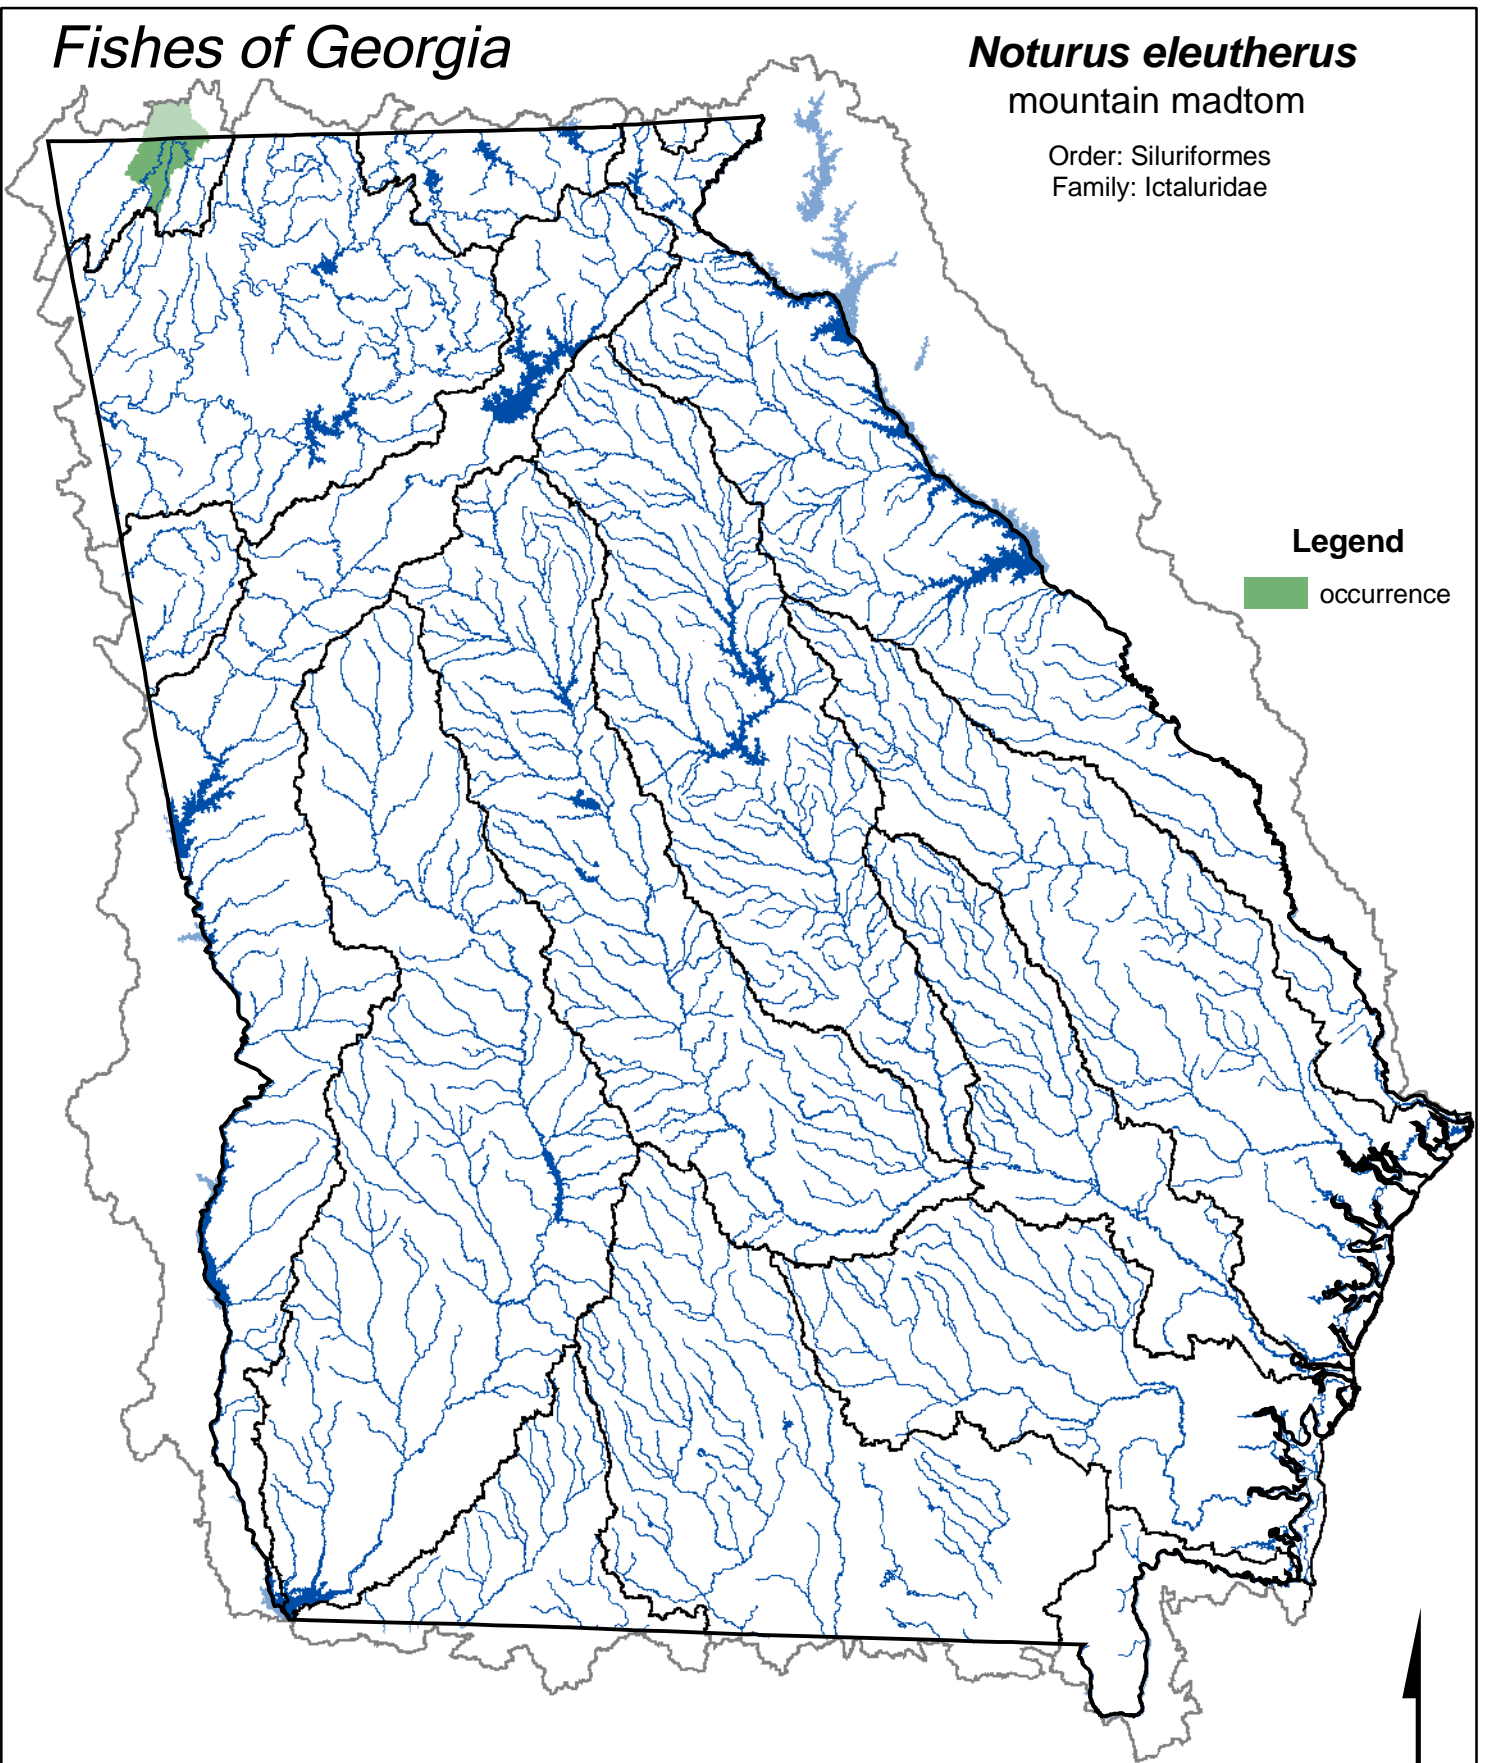

Fishes of Georgia

Noturus eleutherus

mountain madtom

Order: Siluriformes

Family: Ictaluridae

Legend

 occurrence

0 15 30 60 Miles

N

Information presented on this map may be used for personal, research, or educational purposes. Use of appropriate data/image credit is requested. While we have attempted to provide accurate and complete information, various data such as names of fishes, taxonomic information, and distributions may change. The information provided is derived from sources believed to be reliable and accurate at the time of release on the Internet. Although checked for quality, we provide no warranty, expressed or implied, as to the accuracy, reliability or completeness of data for any purpose.